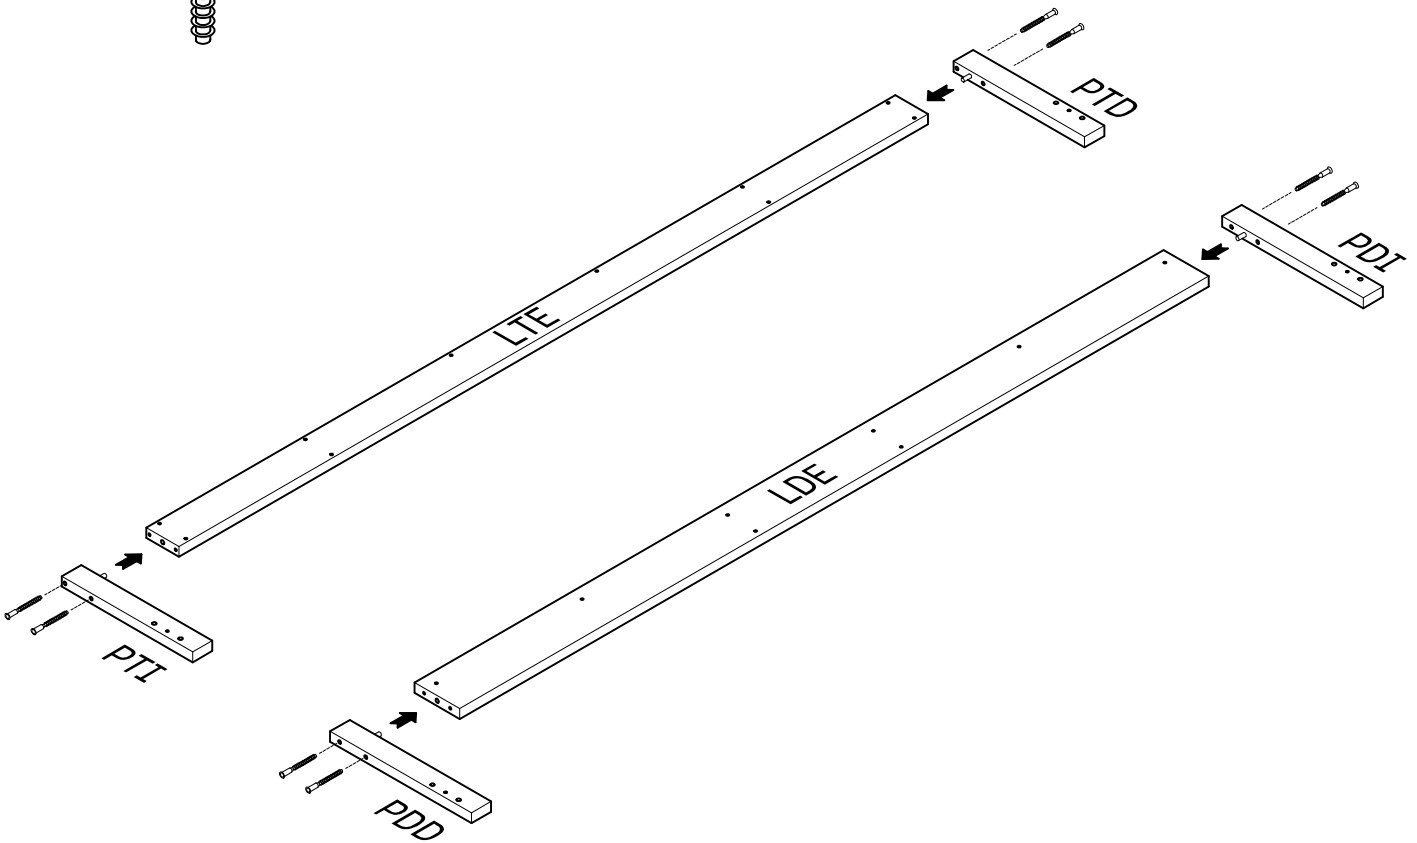

Cama extensible Lore (2/2)

BH25-001

1 TB835 x 4

2 TA770 x 8

L U F E

3  x 12

L U F E

4  x 6