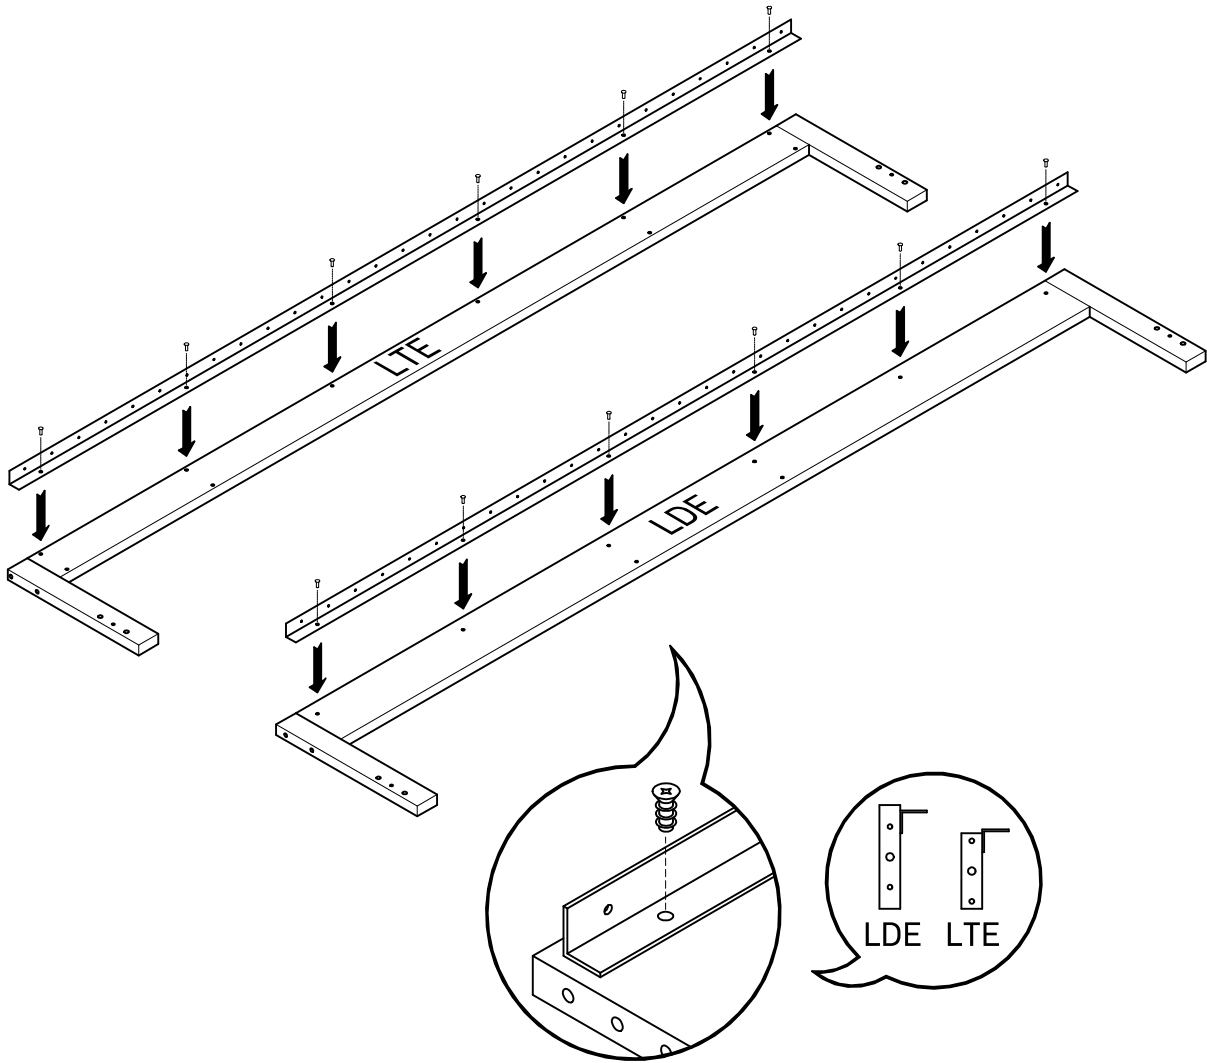

Cama extensible Lore (2/2)

BH25-001

1 TB835 x 4

2 TA770 x 8

L U F E

3  x 12

L U F E

4  x 6