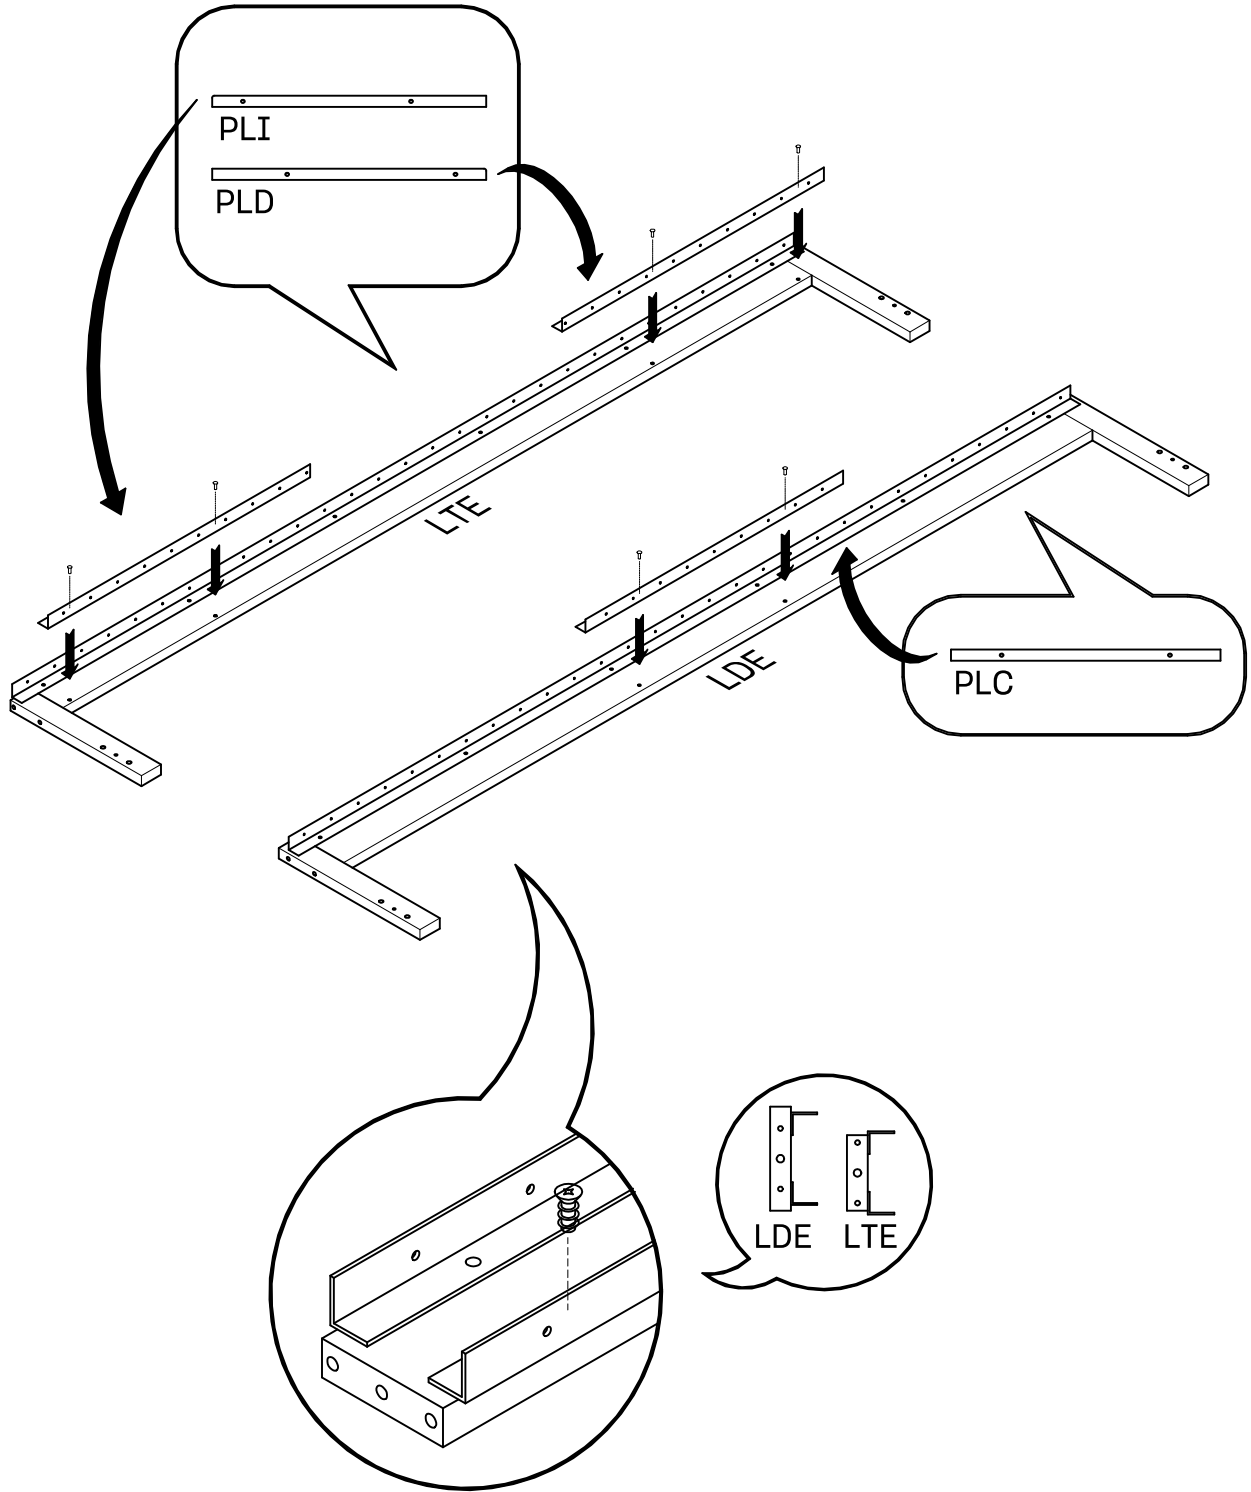

Cama extensible Lore (2/2)

BH25-001

1 TB835 x 4

2 TA770 x 8

L U F E

3  x 12

L U F E

4  x 6