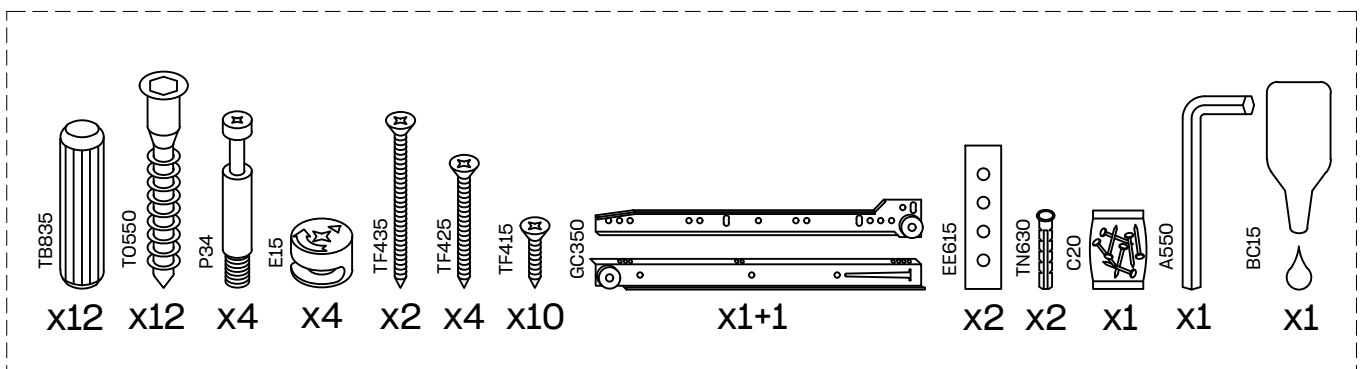

BH23-004 x4