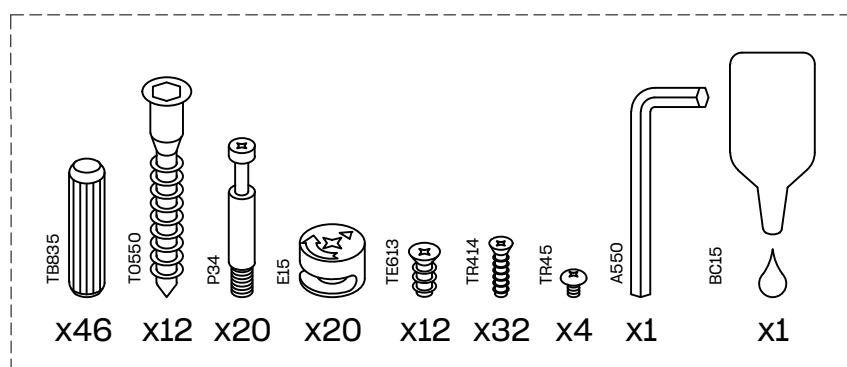

LORE

cama compacta
lit compact
cama compacta
letto compatto

L U F E

Cama Lore Compacta (1/2)

* BH24-006

Lamas cama 90

Cama Lore Compacta (2/2)

Lamas cama 90

* BH24-007

i

L U F E

Cama compacta (2/1)

BH20-006

Lamas 90

1  x 40  x 40

2  x 20