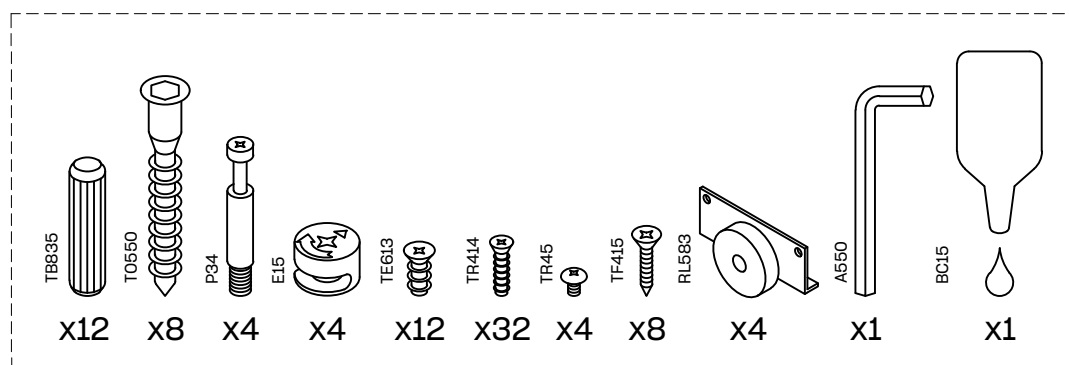

LORE

cama compacta
lit compact
cama compacta
letto compatto

L U F E

Cama Lore Compacta (1/2)

* BH24-006

Lamas cama 90

Cama Lore Compacta (2/2)

Lamas cama 90

* BH24-007

i

L U F E

Cama compacta (2/1)

BH20-006

Lamas 90

1  x 40  x 40

2  x 20