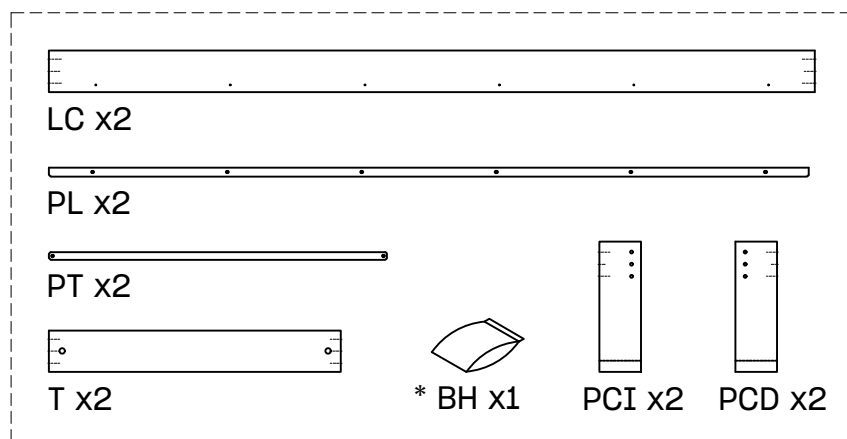

LORE

cama compacta
lit compact
cama compacta
letto compatto

L U F E

Cama Lore Compacta (1/2)

* BH24-006

Lamas cama 90

Cama Lore Compacta (2/2)

Lamas cama 90

* BH24-007

i

L U F E

Cama compacta (2/1)

BH20-006

Lamas 90

1  x 40  x 40

2  x 20