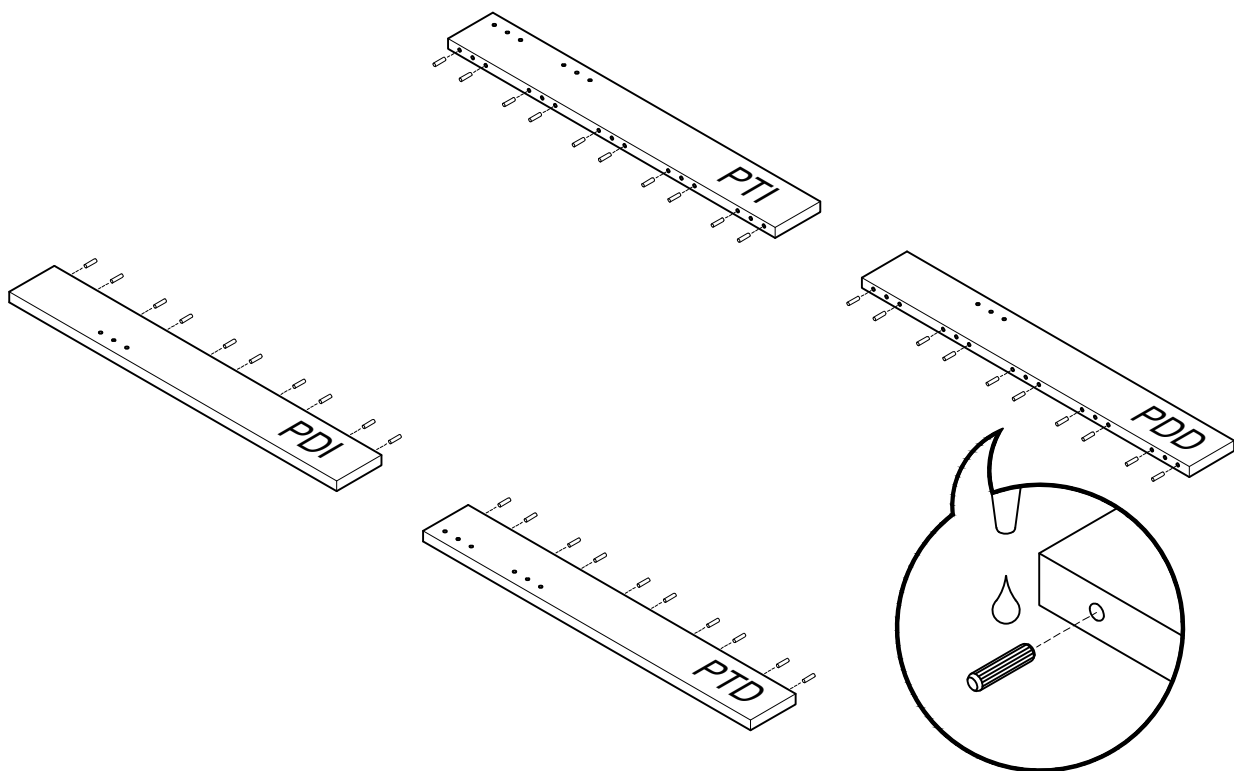

LORE

cama compacta
lit compact
cama compacta
letto compatto

L U F E

Cama Lore Compacta (1/2)

* BH24-006

Lamas cama 90

Cama Lore Compacta (2/2)

Lamas cama 90

* BH24-007

i

L U F E

Cama compacta (2/1)

BH20-006

Lamas 90

1  x 40  x 40

2  x 20