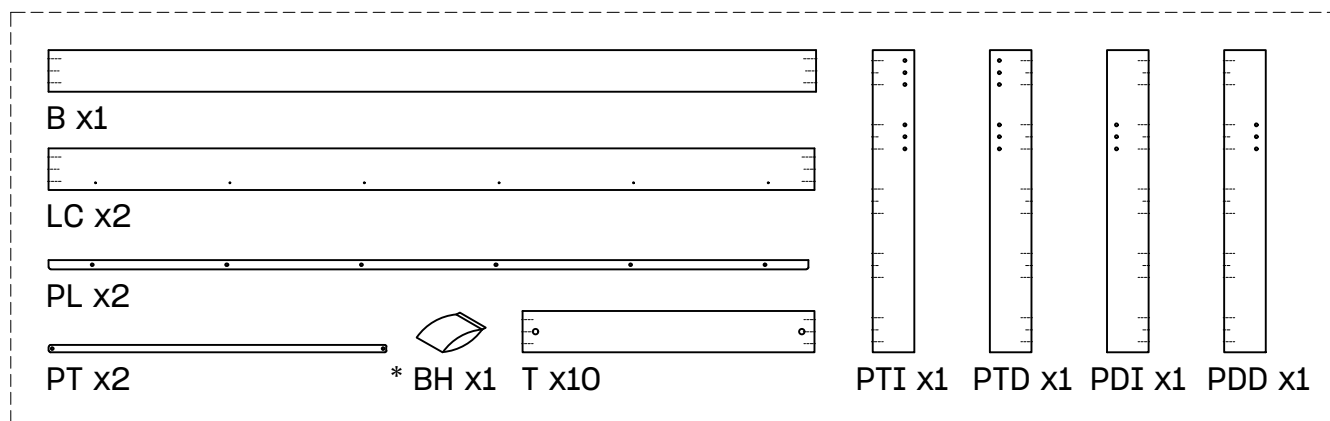

LORE

cama compacta
lit compact
cama compacta
letto compatto

L U F E

Cama Lore Compacta (1/2)

* BH24-006

Lamas cama 90

Cama Lore Compacta (2/2)

Lamas cama 90

* BH24-007

i

L U F E

Cama compacta (2/1)

BH20-006

Lamas 90

1  x 40  x 40

2  x 20